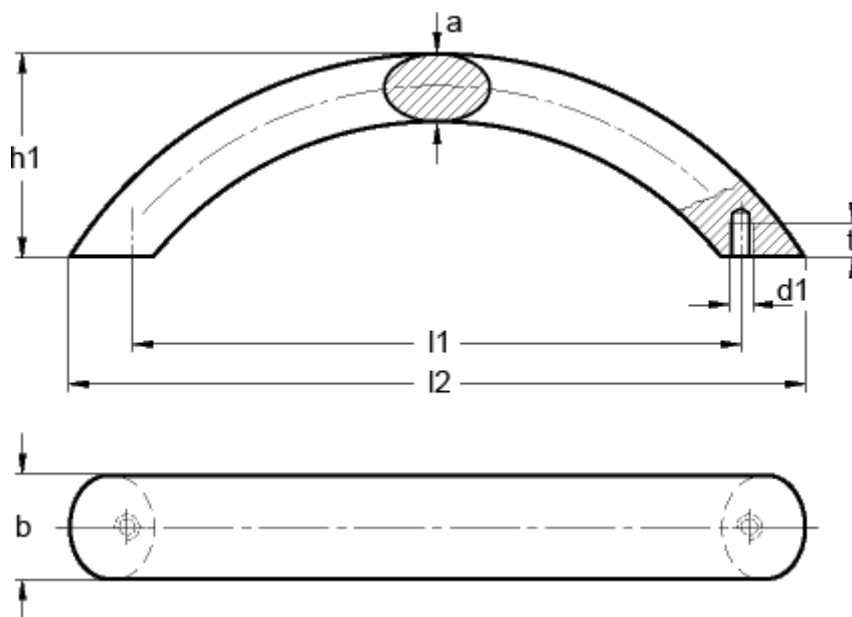

Article number: 20089167

Description: E+G Arch handle GN 565.4-26-192-A-BL

Measures

a	= 17
b	= 26
d1	= M8
h1	= 57
l1	= 192
l2	= 227
t min	= 12.0